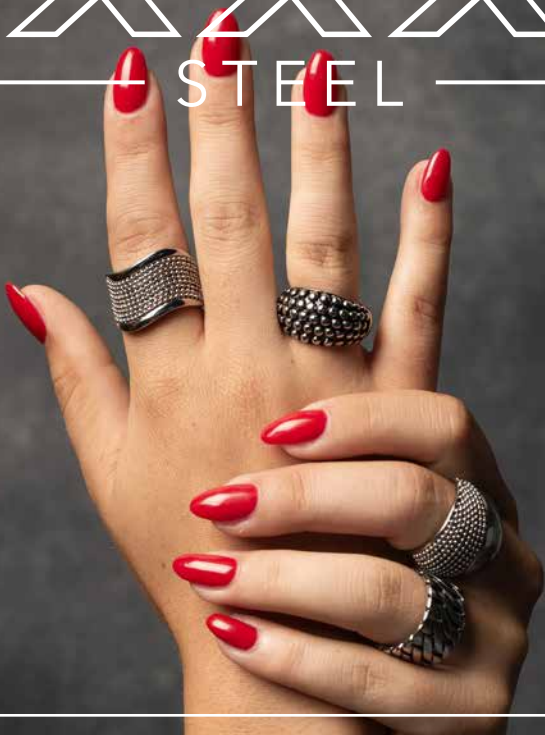

ixxi®

— STEEL —

The logo for iXXXi Steel is centered on a grey background. It features the brand name 'iXXXi' in a stylized, outlined font. The 'i's are vertical bars with small squares above them, and the 'X's are formed by two overlapping 'V' shapes. A registered trademark symbol (®) is located to the right of the second 'i'. Below the brand name, the word 'STEEL' is written in a clean, sans-serif font, flanked by two horizontal lines.

iXXXi[®]
— STEEL —

iXXXi Steel is a tough stainless steel collection
bracelets and rings for ladies

This is a small selection from the collection.

Most bracelets are available
in different colors and lengths.